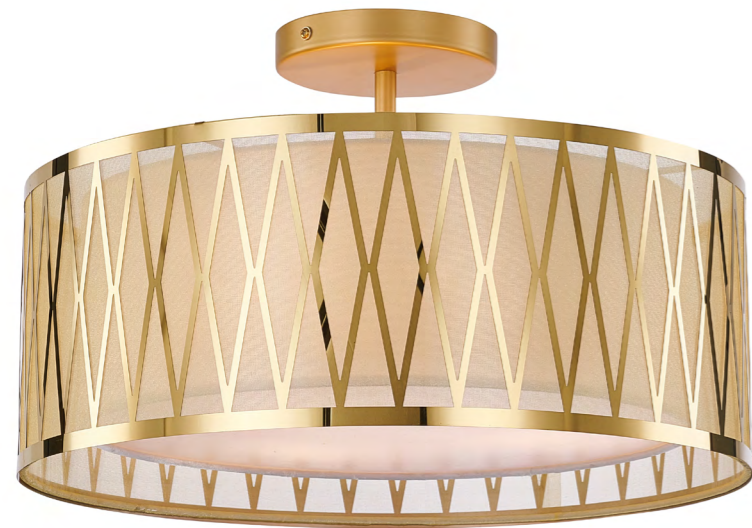

NEW

BIG
SIZE

DECOR

01

01
4133-3C

3×E14×40W, excluded
metal, fabric

золото

Favourite