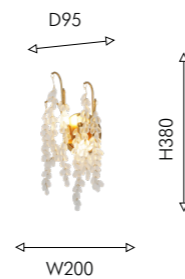

NEW

BIG
SIZE

DECOR

01

01
4108-8C

8×G9LED×40W,
excluded
metal, glass

03

03
4108-2W