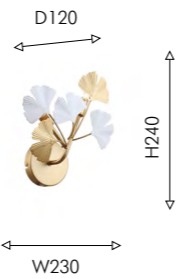

NEW

BIG
SIZE

DECOR

01

01
4080-8P

8×G9LED×40W,
excluded
metal

03

03
4080-2W