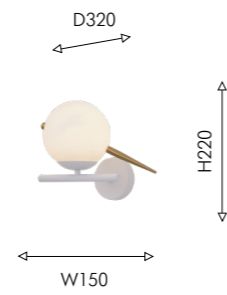

NEW Collection

F-Promo

TIOR

Modern

4106-5P

5 × E27 × 60W,
excluded
metal, glass

4106-1W

1 × E27 × 60W,
excluded
metal, glass