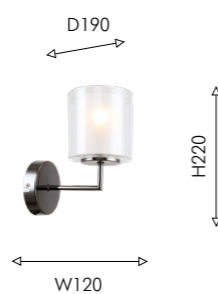

NEW Collection

F-Promo

PROPER

Modern

4087-7P

7 × E14 × 40W,
excluded
metal, glass

4087-1W

1 × E14 × 40W,
excluded
metal, glass