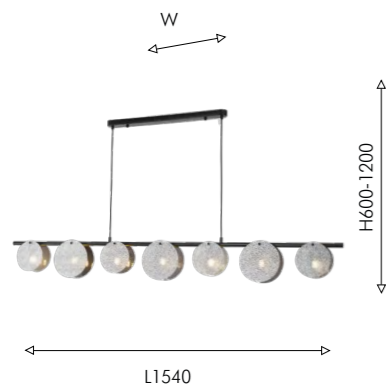

Pagos

Подвесная люстра Pagos украшена эффектным круглыми декоративными элементами из стекла кракле с зеркальным покрытием. Фактурное стекло с тонким оттенком дымчато-серого цвета эффектно выглядит и при выключенном светильнике, а при включенном создаёт завораживающий световой эффект, необычную игру света и тени на поверхности стен и потолка. Арматура изготовлена из высококачественного металла чёрного цвета с надежным защитным покрытием.

NEW Collection

F-Promo

PAGOS

Modern