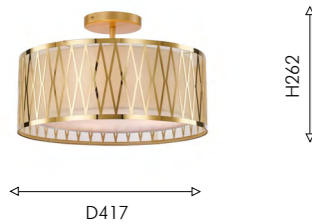

NEW

BIG
SIZE

DECOR

01

01
4133-3C

3×E14×40W, excluded
metal, fabric

золото

Favourite