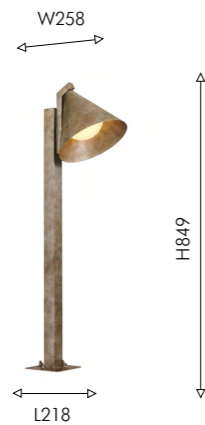

IP44
NEW

MEDIUM +
HEIGHT

01

01
4132-1W

1×E27×60W,
IP44, excluded
metal, glass

античное серебро

Favourite

02