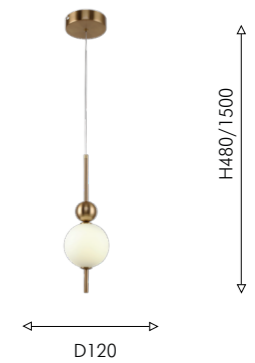

4088-1P

1 × LED × 6W, 450LM, 4000K, included metal, glass

латунь

белое стекло