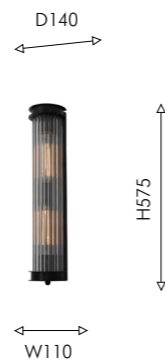

NEW

BIG
SIZE

01
4093-4P

4x E27x60W, excluded metal, glass

вариант крепления

02
4093-2W

4x E27x60W, excluded metal, glass

Favourite