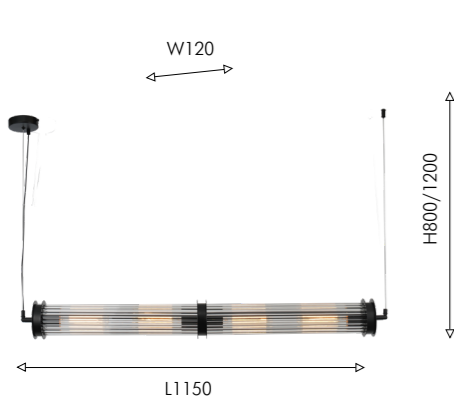

TROMPA

Стильные светильники Trompa станут замечательным дополнением к любому интерьеру, благодаря своему современному дизайну они легко сочетаются с различными стилями. Стекланные плафоны Trompa имеют рифленую поверхность, которая создает особый эффект рассеивания света, придавая помещению дополнительный шарм и уют. Конструкция подвесной люстры Trompa позволяет закрепить её как в горизонтальном, так и в вертикальном положении, добавляя вариативности её использования.

NEW

BIG
SIZE

01
4093-4P

4x E27x60W, excluded metal, glass