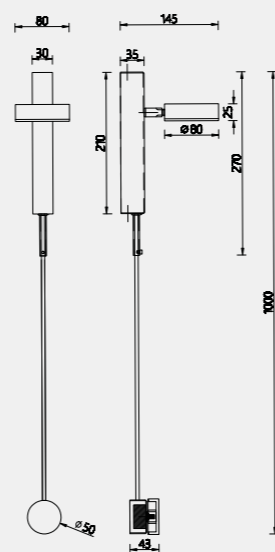

02
4063-1W

1xLEDx5W, 400LM,
4000K, included
metal, acryl

золотая латунь