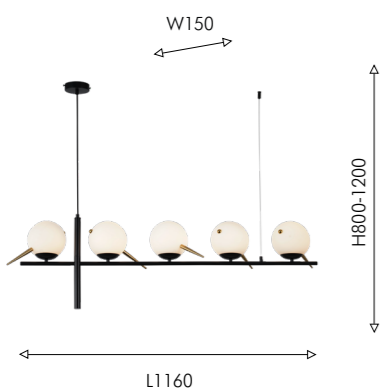

NEW Collection

F-Promo

TIOR

Modern

4106-5P

5 × E27 × 60W,
excluded
metal, glass

4106-1W

1 × E27 × 60W,
excluded
metal, glass