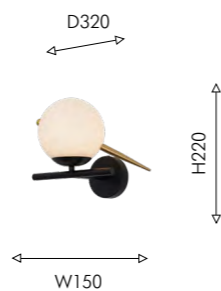

NEW Collection

F-Promo

TIOR

Modern

4106-5P

5 × E27 × 60W,
excluded
metal, glass

4106-1W

1 × E27 × 60W,
excluded
metal, glass