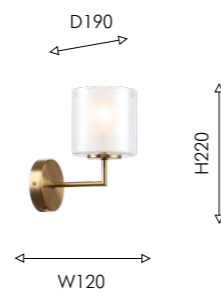

NEW Collection

F-Promo

PROPER

Modern

4086-7P

7 × E14 × 40W,
excluded
metal, glass

латунь

4086-1W