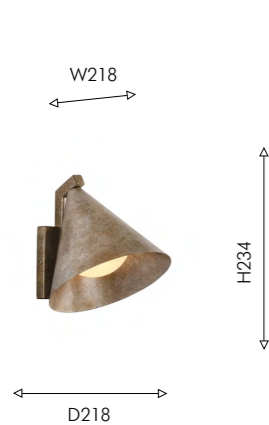

PHILLO

Уличные светильники в цвете античное серебро имеют стильный и элегантный внешний вид благодаря своей отделке, которая напоминает старинную серебряную поверхность с легкими потертостями и царапинами. Такие светильники идеально подходят для дополнительного и основного освещения территории в садово-парковых зонах, приусадебных участках, для декоративной подсветки фасадов зданий, чтобы создать уютную и романтическую атмосферу в темное время суток.

IP44
NEW

MEDIUM +
HEIGHT

01

01
4132-1W

1×E27×60W,
IP44, excluded
metal, glass

античное серебро

Favourite

02