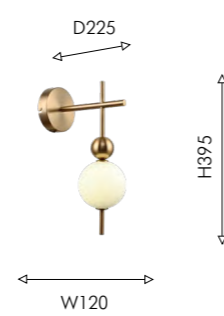

NEW Collection

F-Promo

CHANTRA

Modern

4088-5P

5 × LED × 6W, 2250LM, 4000K, included metal, glass

4088-2T

2 × LED × 6W, 900LM, 4000K, included metal, glass