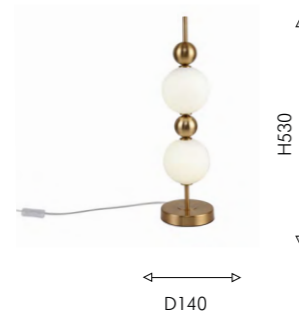

NEW Collection

F-Promo

CHANTRA

Modern

4088-5P

5 × LED × 6W, 2250LM, 4000K, included metal, glass

4088-2T

2 × LED × 6W, 900LM, 4000K, included metal, glass