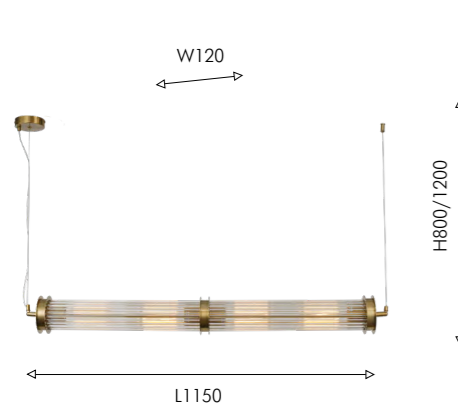

TROMPA

Стильные светильники Trompa станут замечательным дополнением к любому интерьеру, благодаря своему современному дизайну они легко сочетаются с различными стилями. Стекланные плафоны Trompa имеют рифленую поверхность, которая создает особый эффект рассеивания света, придавая помещению дополнительный шарм и уют. Конструкция подвесной люстры Trompa позволяет закрепить её как в горизонтальном, так и в вертикальном положении, добавляя вариативности её использования.

NEW

01

02

H800/1200