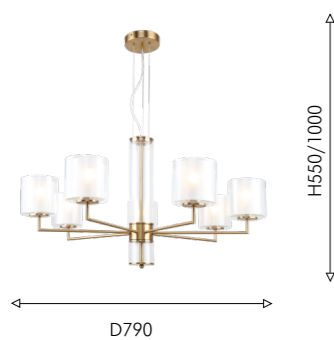

NEW Collection

F-Promo

PROPER

Modern

4086-7P

7 × E14 × 40W,
excluded
metal, glass

латунь

4086-1W