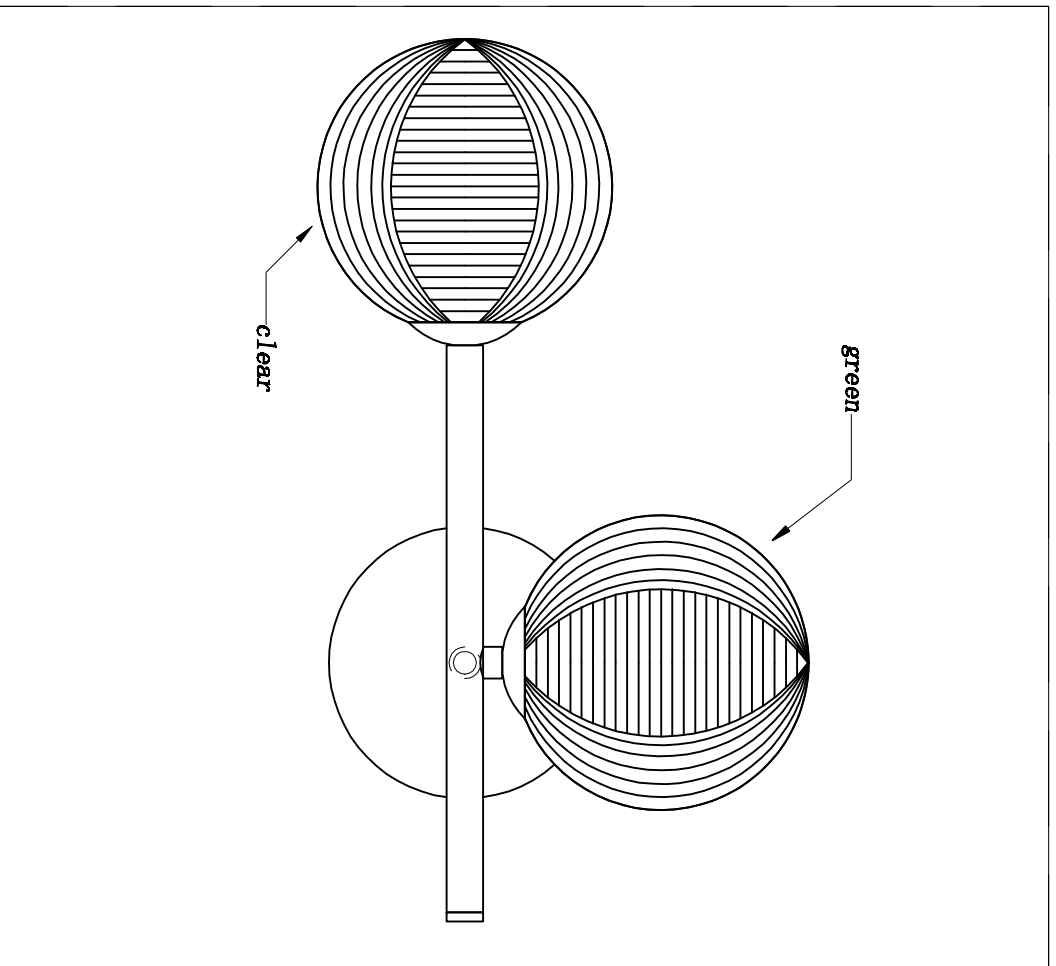

4035-2W WALL LAMP

Bulb
G9: LEDx2x5W