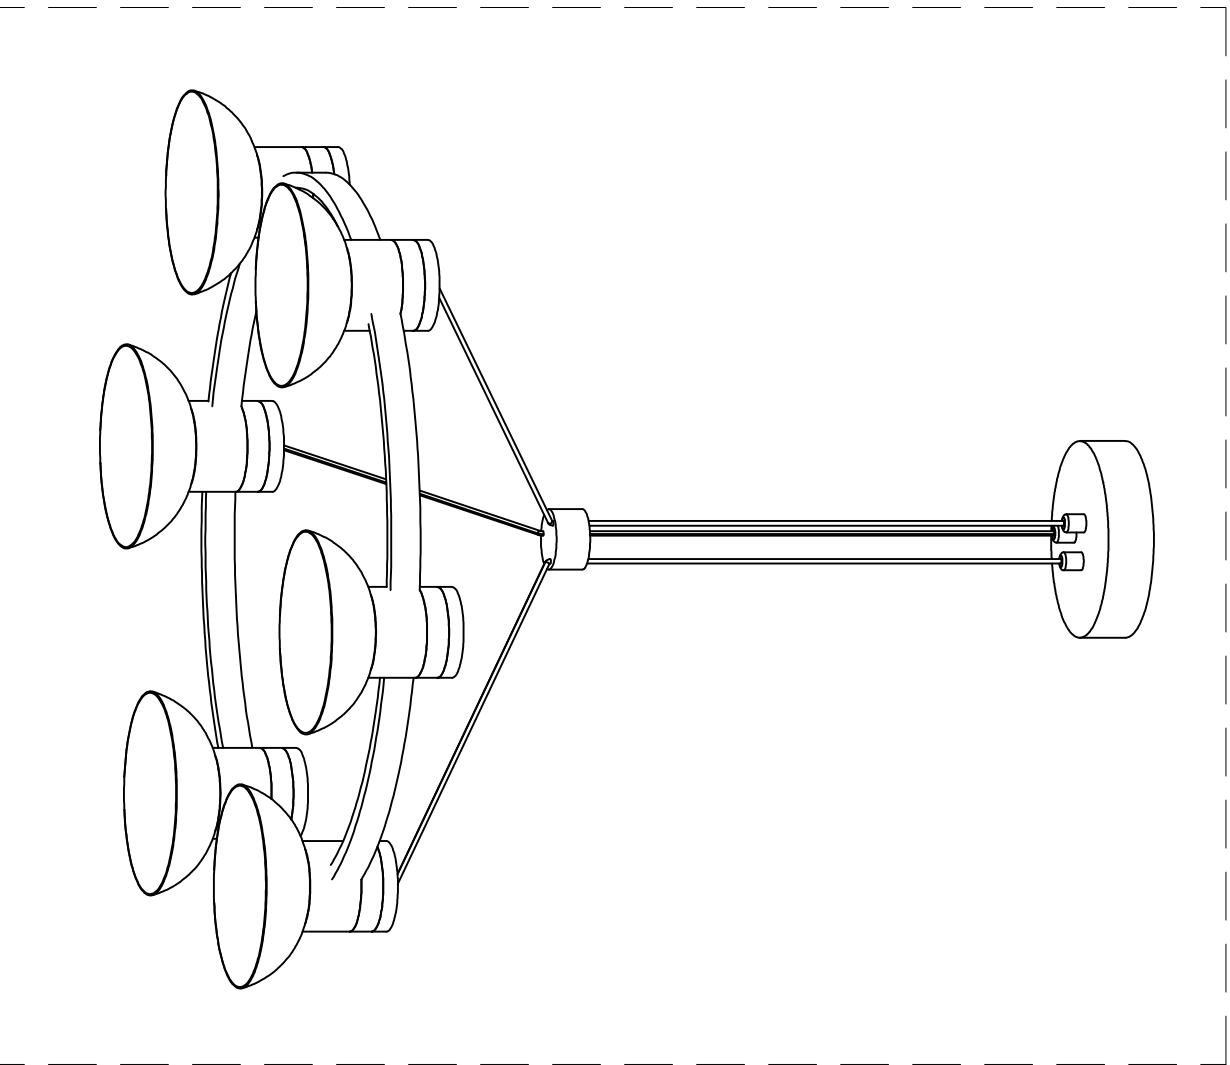

# 4516-6P CHANDELIER LAMP

L  
E  
N

Bulb

LED: 6x10W