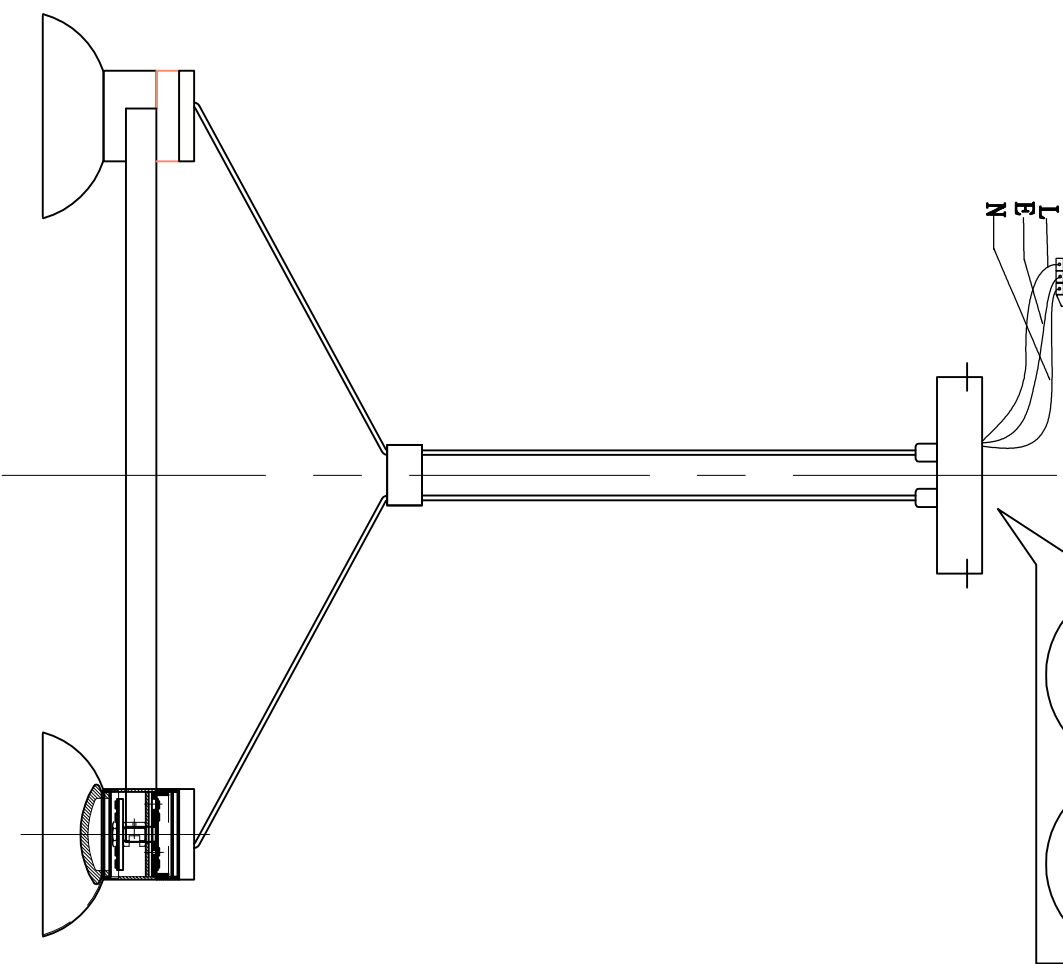

# 4516-6P CHANDELIER LAMP

L  
E  
N

Bulb

LED: 6x10W